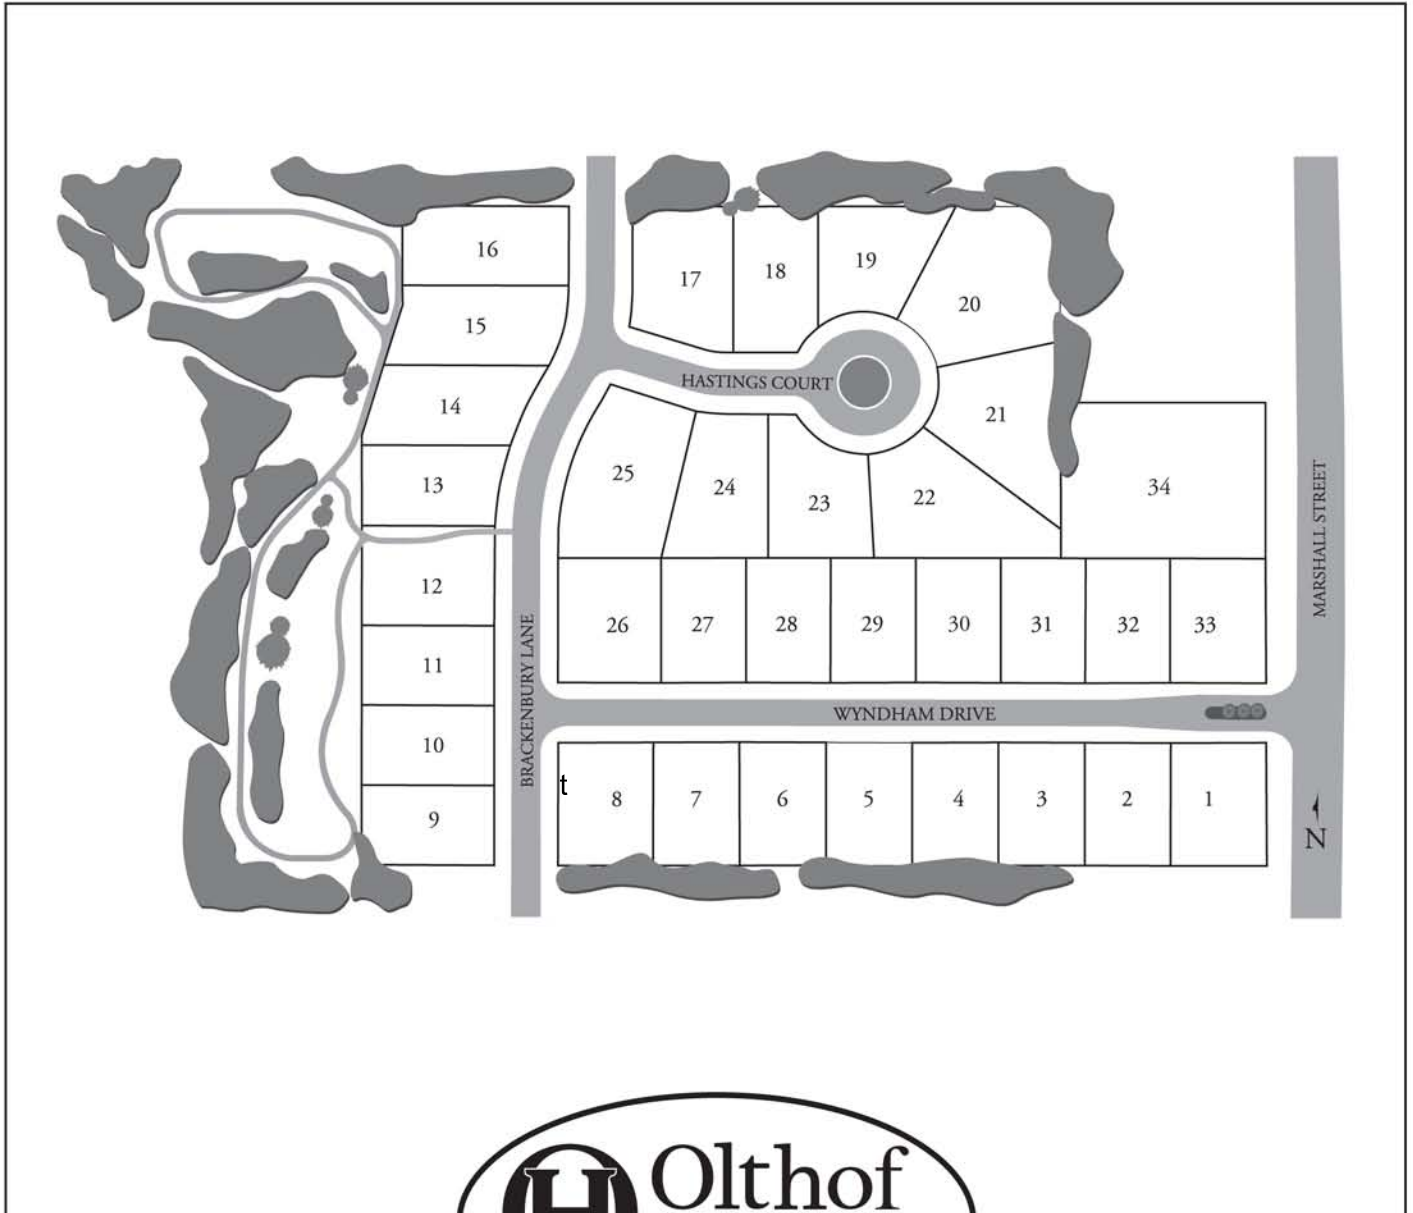

WYNDHAM

W O O D S

Directions from I-65 to Wyndham:
 go West on Rt. 231 1.2 miles to
 Greenwood Ave and turn left. Travel
 Approx. 1.5 miles to S. Court St. and
 Turn left. Travel about 1.25 miles to
 community entrance on right.
 (Court st becomes Marshall St.)

Directions from Rt. 41 to Wyndham:
 go East on Rt. 231 Crown Point
 square and turn right. Stay to right
 traveling South on Court St. Travel
 approx. 2.1 mile to community
 entrance on right.
 (Court st becomes Marshall St.)